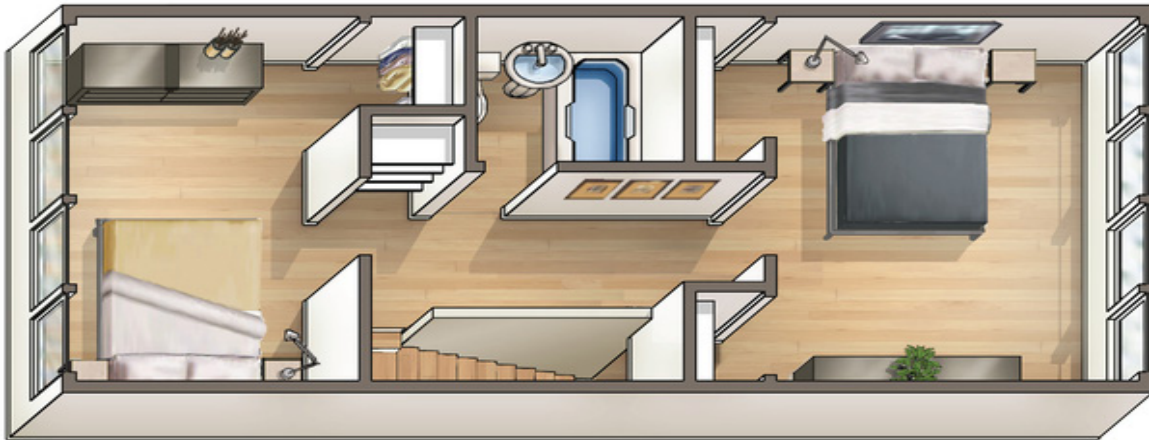

PUALANI: 2 BEDROOM, 1 BATH

Waena Apartments
1320 Aala St | Honolulu, HI 96817

For more information, please contact the leasing office:
Call: 808.550.0440 or email waena@douglasemmett.com