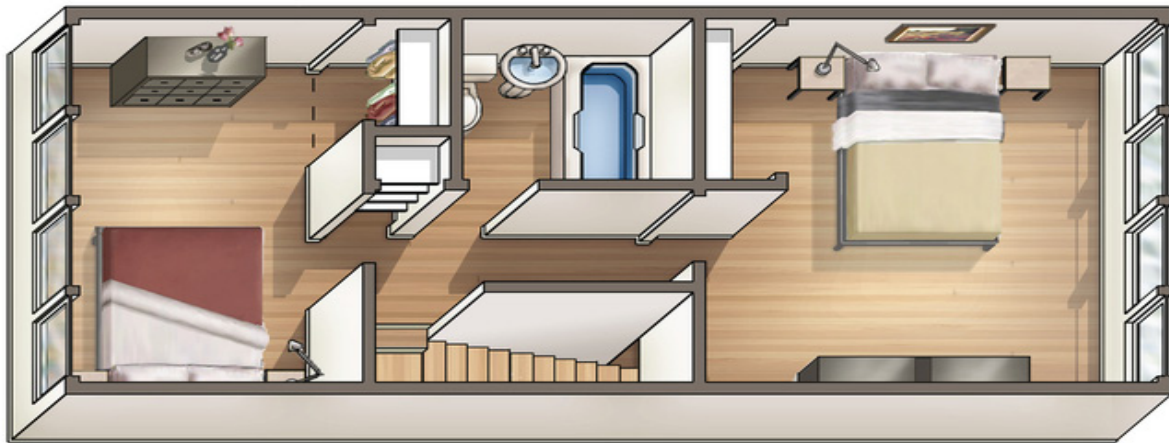

PIKAKE: 2 BEDROOM, 1 BATH

Waena Apartments
1320 Aala St | Honolulu, HI 96817

For more information, please contact the leasing office:
Call: 808.550.0440 or email waena@douglasemmett.com