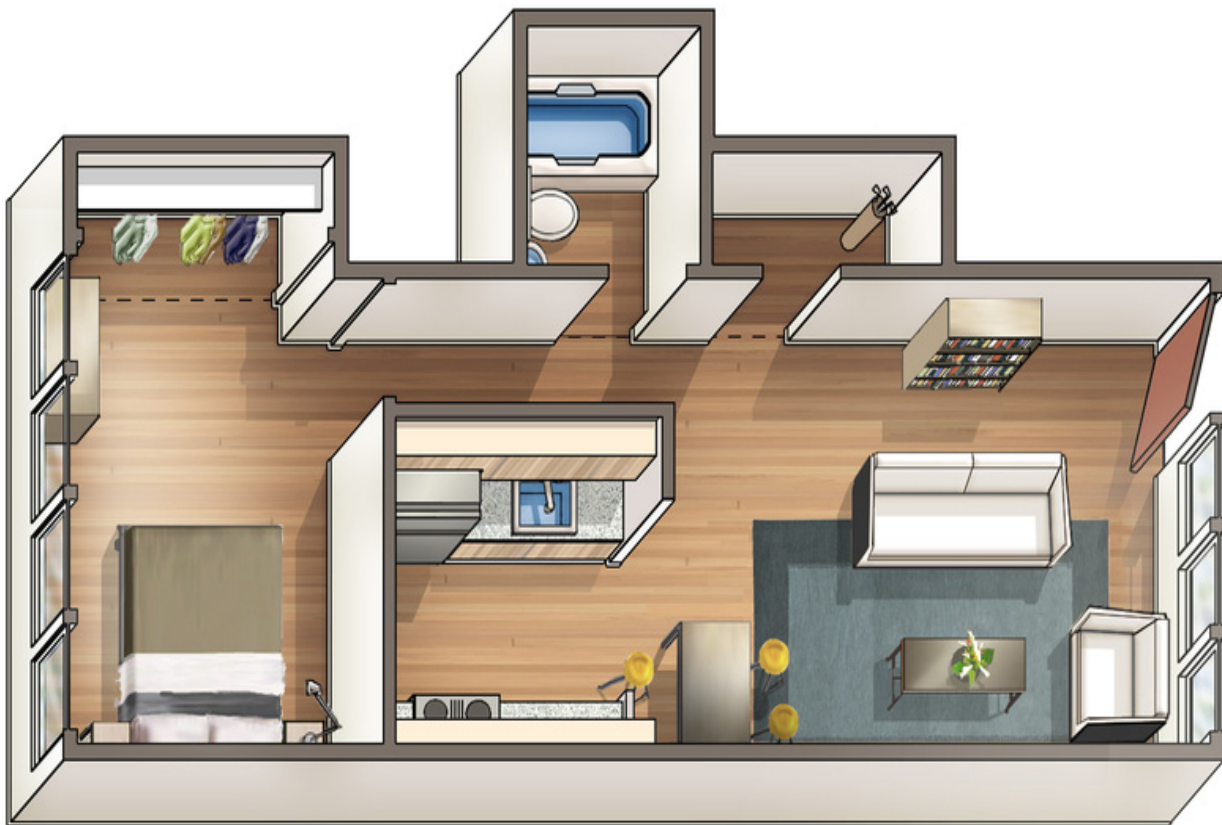

MAILE: 1 BEDROOM, 1 BATH

Waena Apartments
1320 Aala St | Honolulu, HI 96817

For more information, please contact the leasing office:
Call: 808.550.0440 or email waena@douglasemmett.com