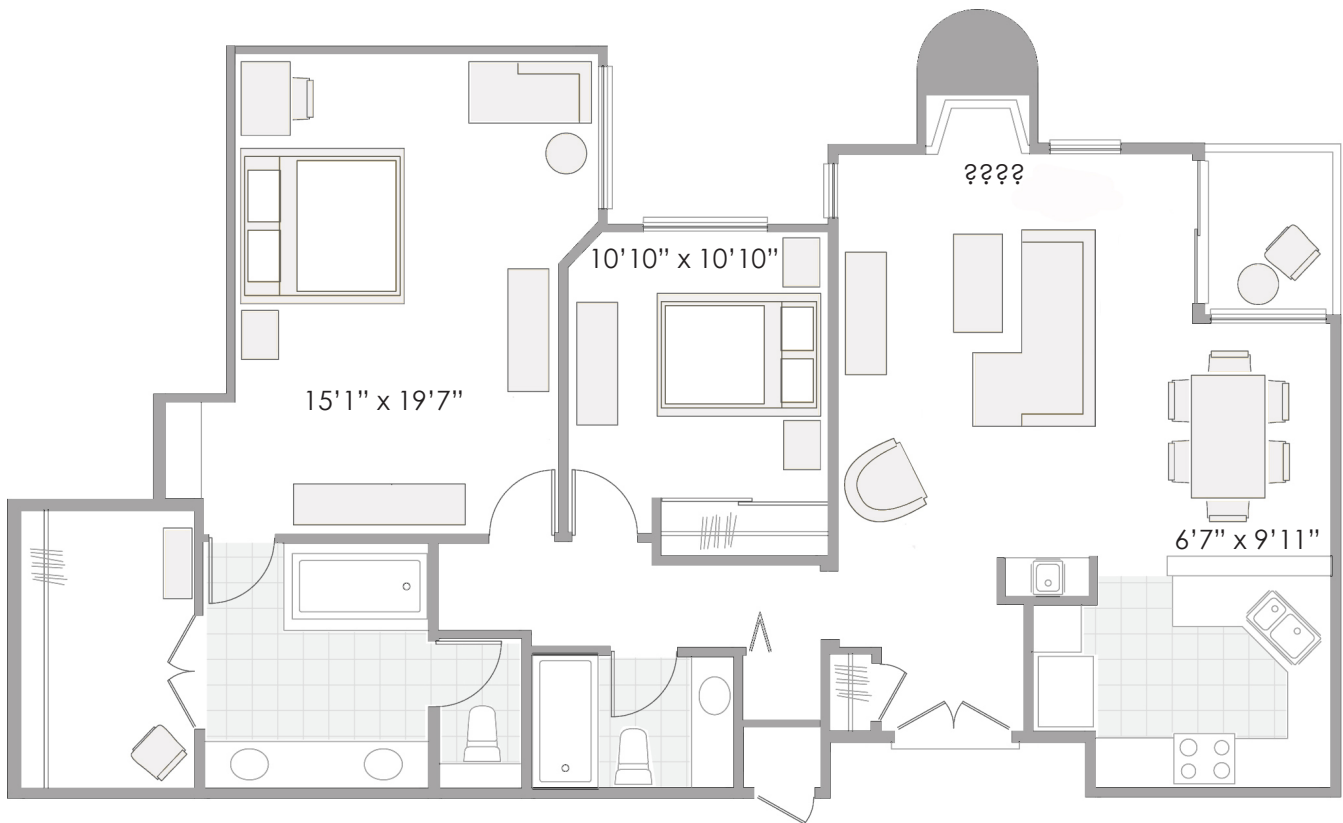

555

BARRINGTON

MODEL B: 2 BEDROOM, 2 BATH

555 Barrington

555 Barrington Ave | Los Angeles, CA 90049

For more information, please contact the leasing office:

Call: 310-471-5550 or email 555@douglasemmett.com