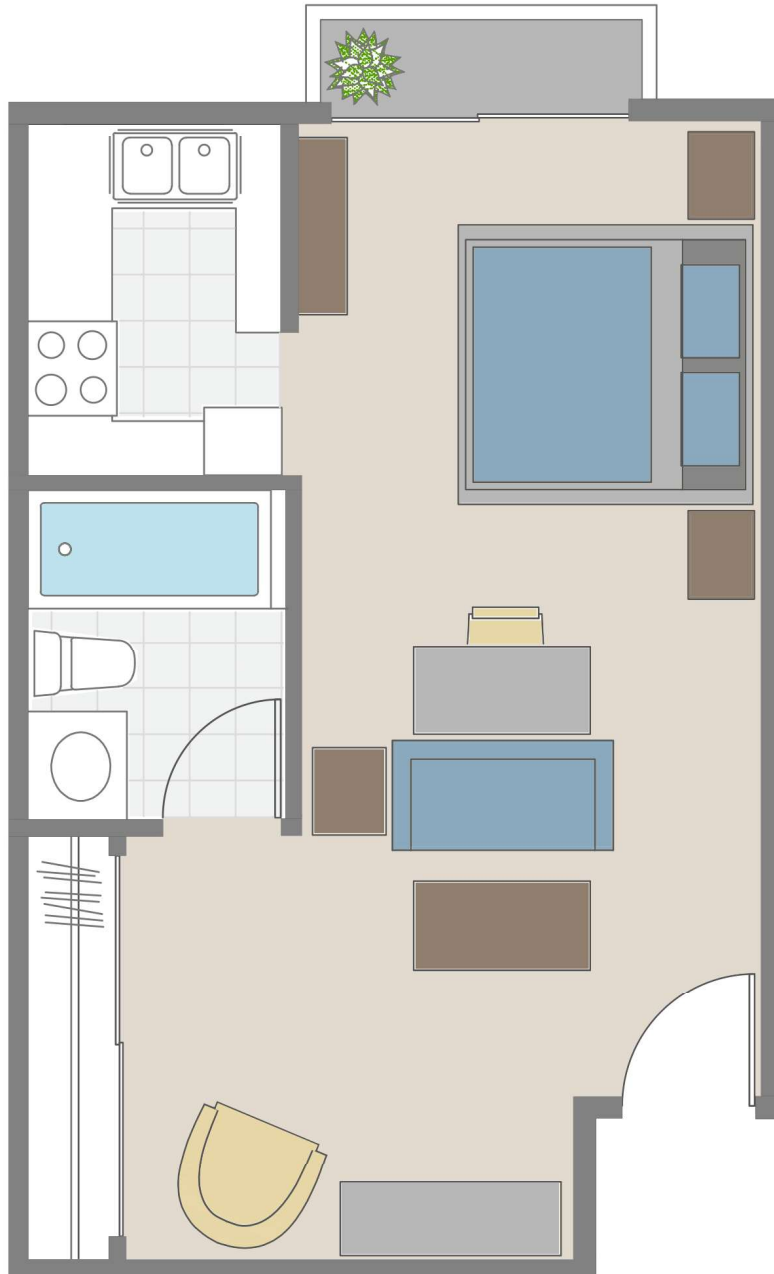

MODEL STUDIO A: STUDIO, 1 BATH

Barry Apartments

1145 Barry Ave | Los Angeles, CA 90049

For more information, please contact the leasing office:

Call: 310.826.3601 or email barry@douglasemmett.com