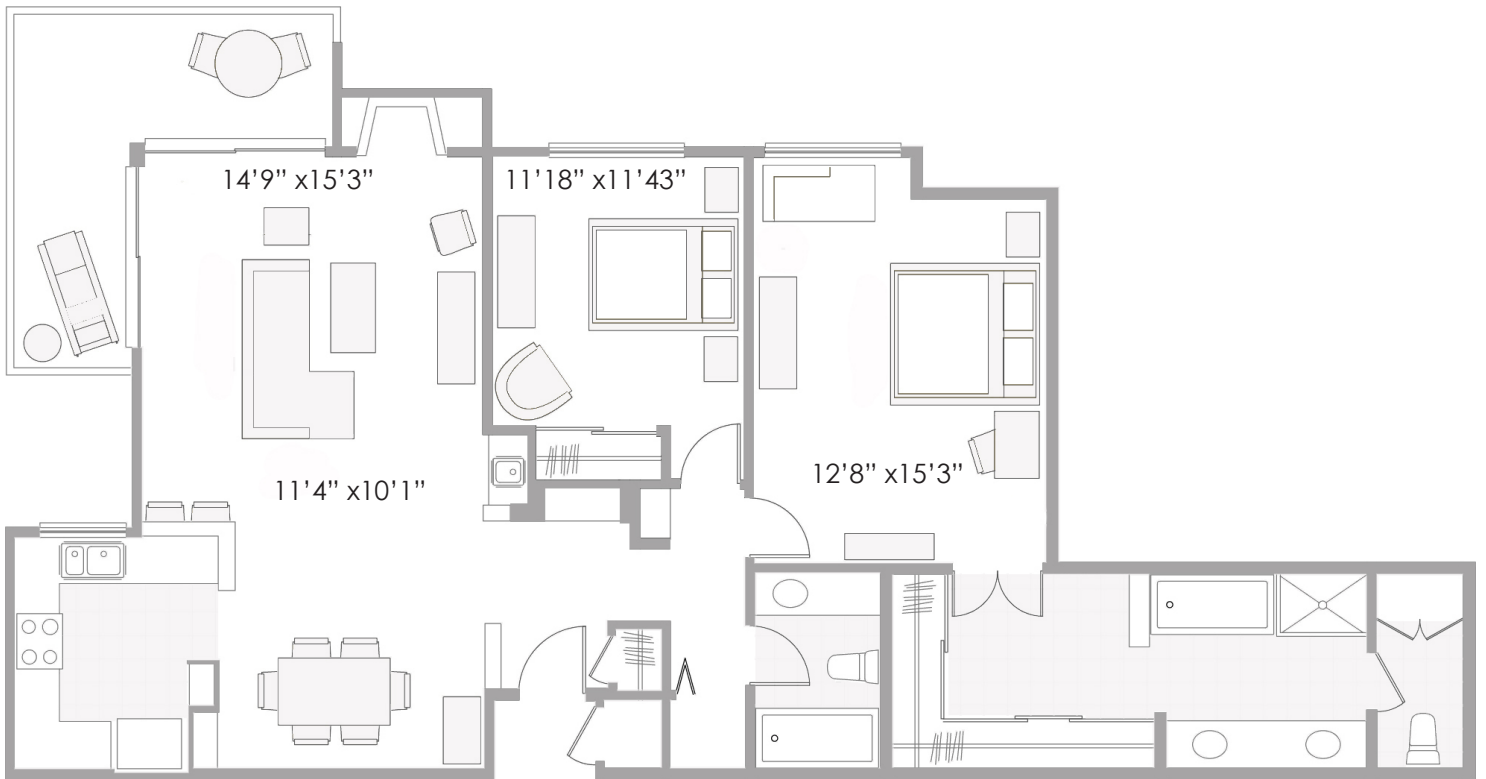

555

BARRINGTON

MODEL E: 2 BEDROOM, 2 BATH

555 Barrington

555 Barrington Ave | Los Angeles, CA 90049

For more information, please contact the leasing office:

Call: 310-471-5550 or email 555@douglasemmett.com