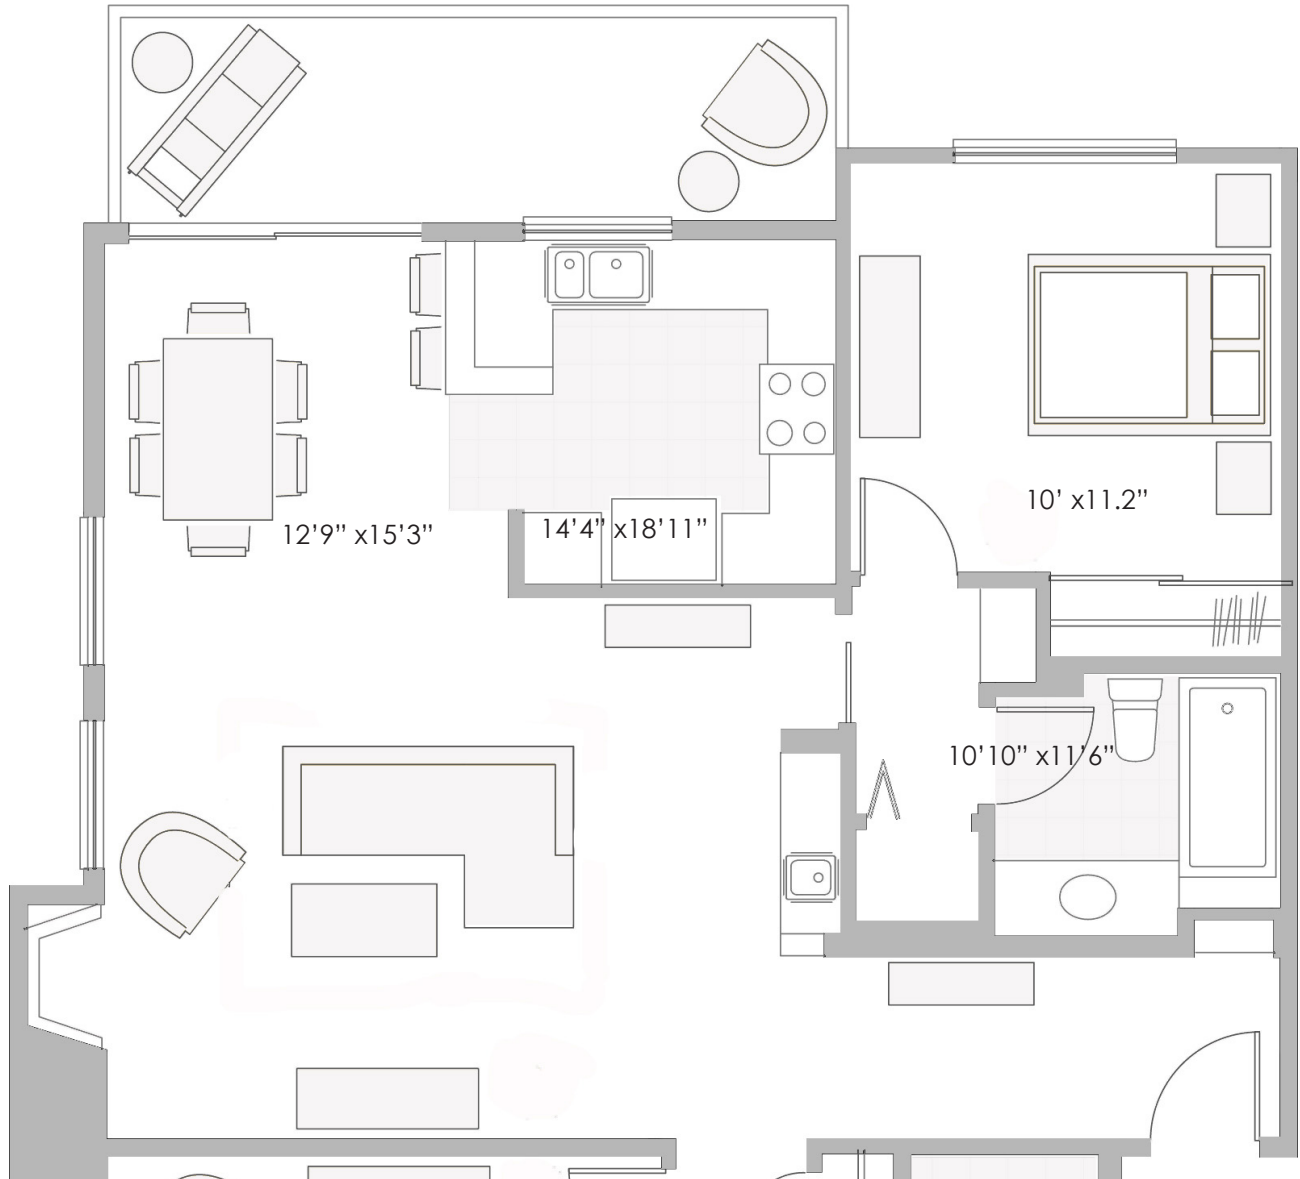

555

BARRINGTON

MODEL C2: 2 BEDROOM, 2 BATH

555 Barrington

555 Barrington Ave | Los Angeles, CA 90049

For more information, please contact the leasing office:

Call: 310-471-5550 or email 555@douglasemmett.com

**Douglas
Emmett**