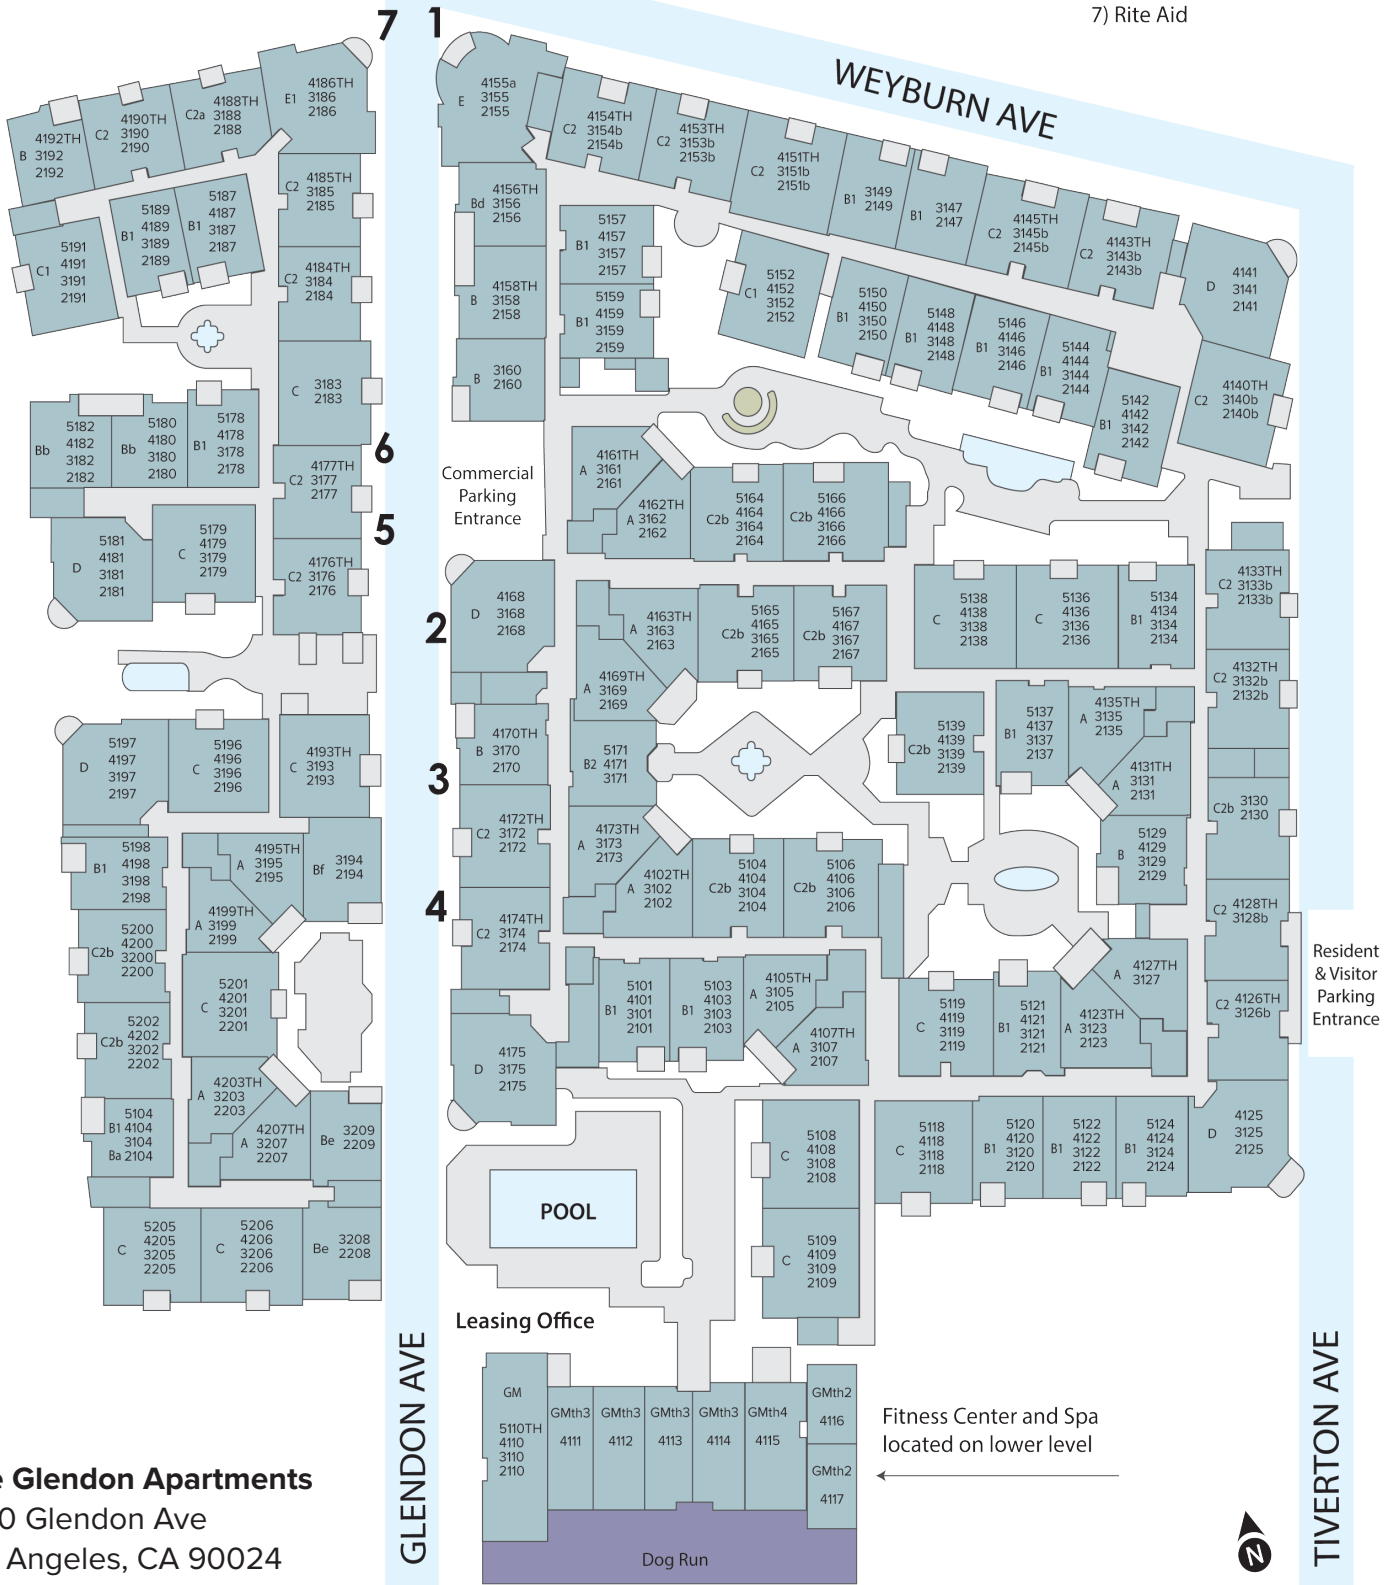

Located on the Ground Floor

- 1) Trader Joe's
- 2) The Ministry of Coffee
- 3) Jersey Mikes Subs
- 4) Pinches Tacos
- 5) Corepower Yoga
- 6) Comerica Bank
- 7) Rite Aid

The Glendon Apartments
1040 Glendon Ave
Los Angeles, CA 90024
www.liveglendon.com